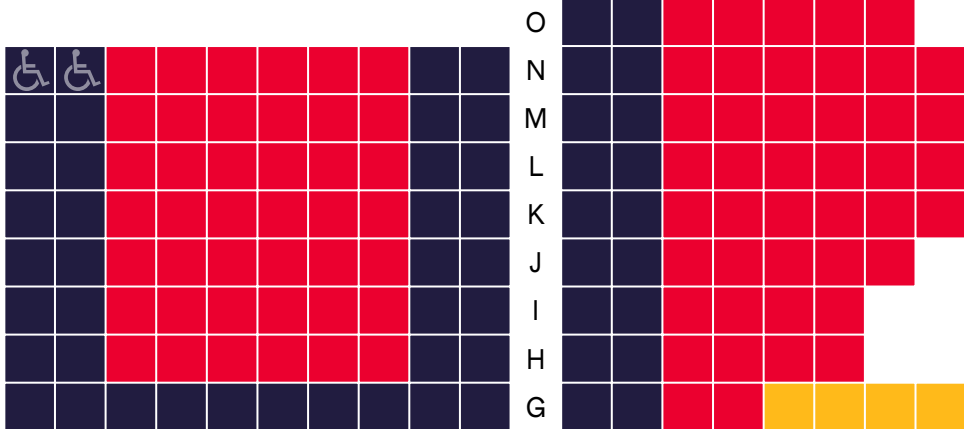

...EXIT

BALCONY LEVEL

Stair Access only. Please note that there will be 25+ stairs.

...EXIT

W
A
L
L

W
A
L
L

W
A
L
L